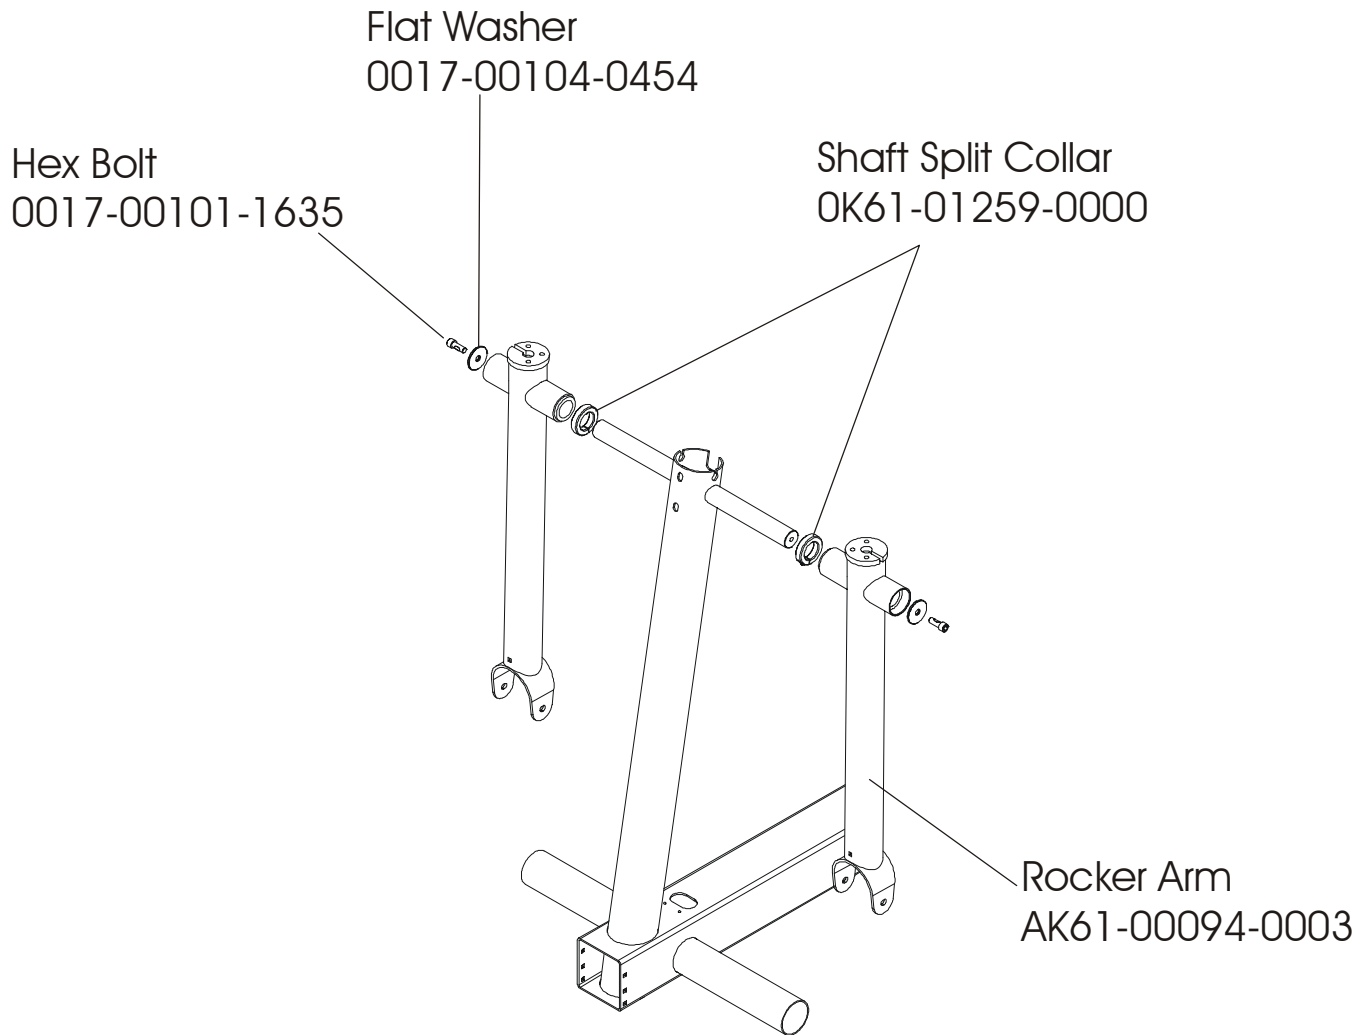

S/N XTG100000 and UP

Left Pedal Assembly AK61-00172-0002  
Right Pedal Assembly AK61-00172-0001

ROCKER ARM COVERS

S/N XTG10000 and UP

ROCKER ARM ASSEMBLY

S/N XTG100000 and UP

REAR DRIVE SHROUDS W/DECALS

S/N XTG100000 and UP